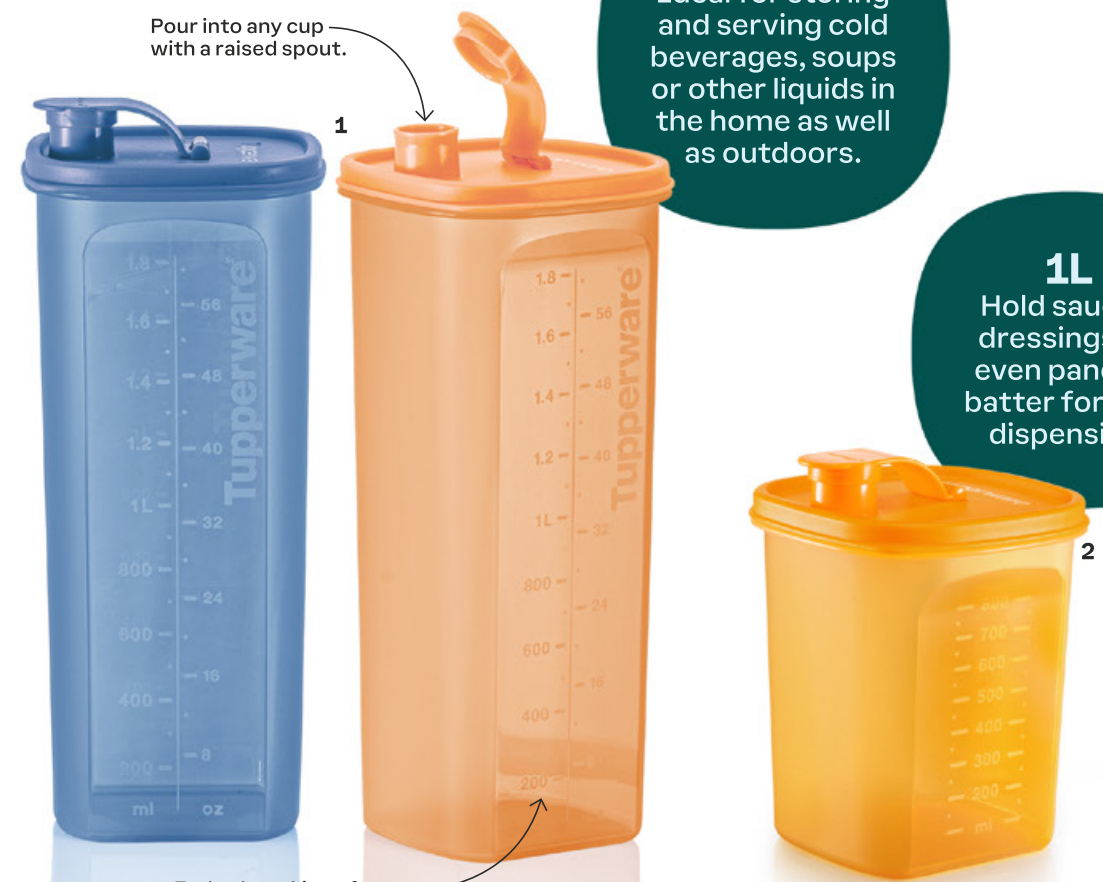

# Cool sips await

**ECO TIPS**  
No refills, just 2L all-day hydration.

**LIMITED EDITION!**

**2L**  
Ideal for storing and serving cold beverages, soups or other liquids in the home as well as outdoors.

**1L**  
Hold sauces, dressings, or even pancake batter for easy dispensing.

Pour into any cup with a raised spout.

Etched markings for perfect measurements.

1. 1117 7912  
**Fridge Water Bottle (2) 2.0L**  
L 11.8 W 11.8 H 28.4 cm  
**Retail \$35.00**  
**NOW \$29.50**