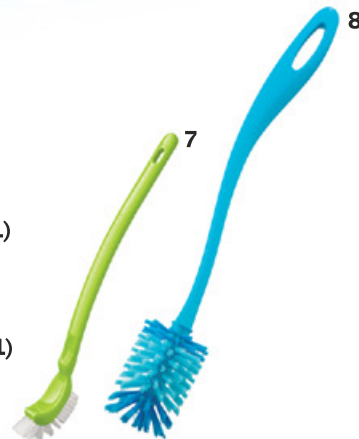

Suits for  
1L Eco  
Bottle

5. 1115 9739  
**Eco Bottle Strap\* (1)**  
**\$3.30 NETT**

6. 1113 9534  
**Twinkle Straw Brush (1) 24cm**  
**\$2.50 NETT**

7. 1113 8507  
**Large Seal Brush (1)**  
**\$11.20**

8. 1110 1066  
**Eco Bottle Brush (1)**  
**\$13.50**

\*Tap and strap are not covered by the Tupperware® Lifetime Guarantee. For regular product measurements, please refer to the product guide.