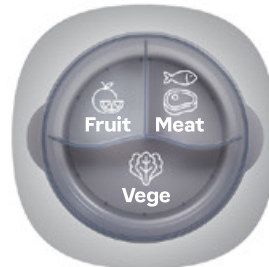

Microwaveable.

1117 7917  
Reheatable Divided Lunch Box (1) 1.0L  
L 24.0 W 15.7 H 6.2 cm  
Retail \$22.70

NOW  
**\$17.00**

Microwaveable

On-the-go

# Healthy eating, divided

Large capacity great for a hearty meal for one or a balanced meal to share!

1117 1651  
Large CrystalWave Divided Dish (1) 1.4L  
Retail \$28.70

NOW  
\$22.00

Spill proof so it's perfect on the go.

Portion your rice, meats, and vegetables according to your diet.

Open steam vent before placing into microwave.

Designed to reheat safely in microwave.