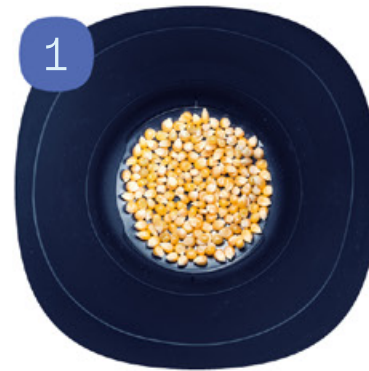

1 Add kernels to the silicone bowl. Never overfill the Glass insert tray with kernels.