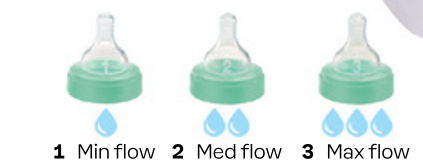

## Fueling tiny adventures

Airtight & liquid-tight seal perfect for keeping formula milk powder.

Wide opening to scoop formula easily.

Spill-proof.

Easy grip for small hands.

BPA FREE MATERIAL

**MultiFlow teat** - The teat's 3-vent valve offers:

- Leak-free tightening even when shaken.
- Air compensation support.
- Easy slit opening at suction point.

1117 6225  
**Baby Set**  
 1. Baby Bottles (2) 270ml  
 D 6.3 H 18.8 cm  
 2. One Touch Canister Small (1) 2.0L  
 D 15.1 H 17.4 cm  
 Gift Box  
**\$61.40**